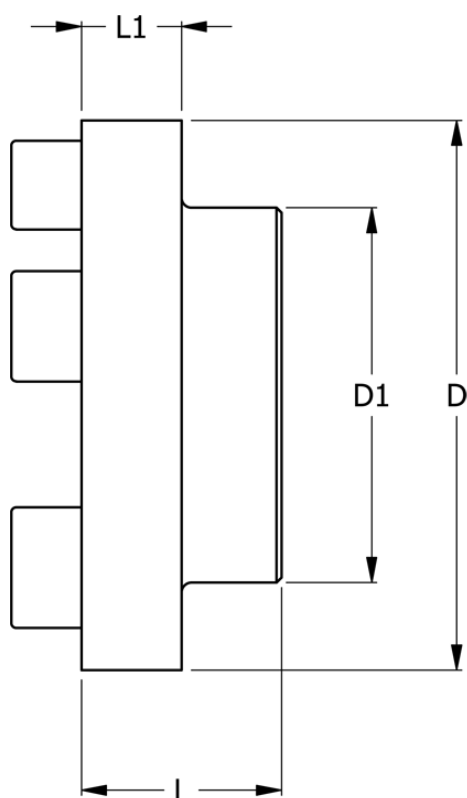

Article number: 330614004

Description: Coupling N-Eupex str. 140
Part 4 without bore

Measures

D	= 140
D1	= 100
L	= 55
L1	= 20
Max bore	= 60
Torque (N m)	= 260